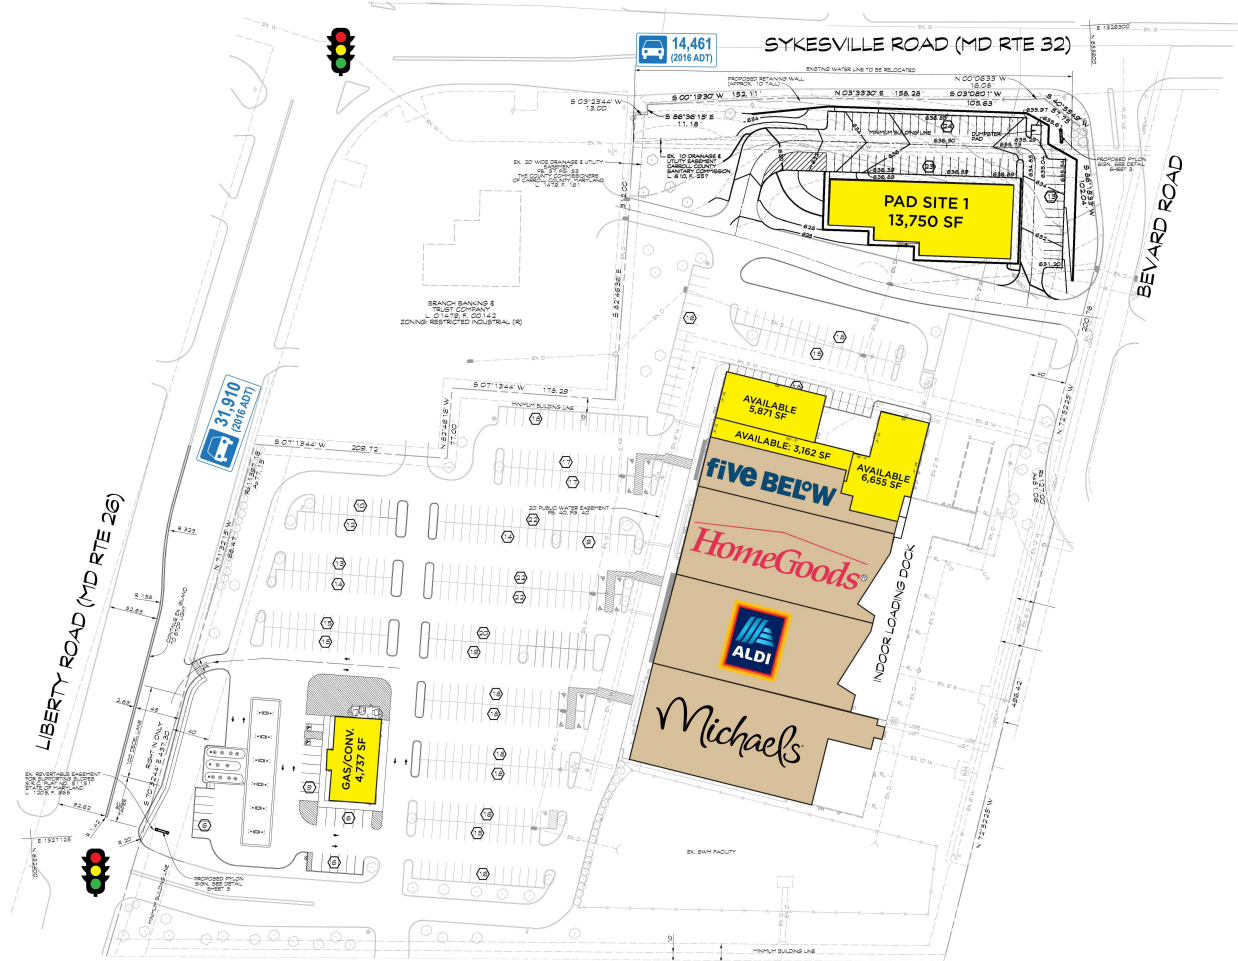

Eldersburg Crossing

AVAILABLE	3,162 SF	HomeGoods	
AVAILABLE	5,871 SF	Michaels	
AVAILABLE	6,655 SF	GAS AVAILABLE	4,737 SF
Aldi		PAD 1 AVAILABLE	13,750 SF
Five Below			