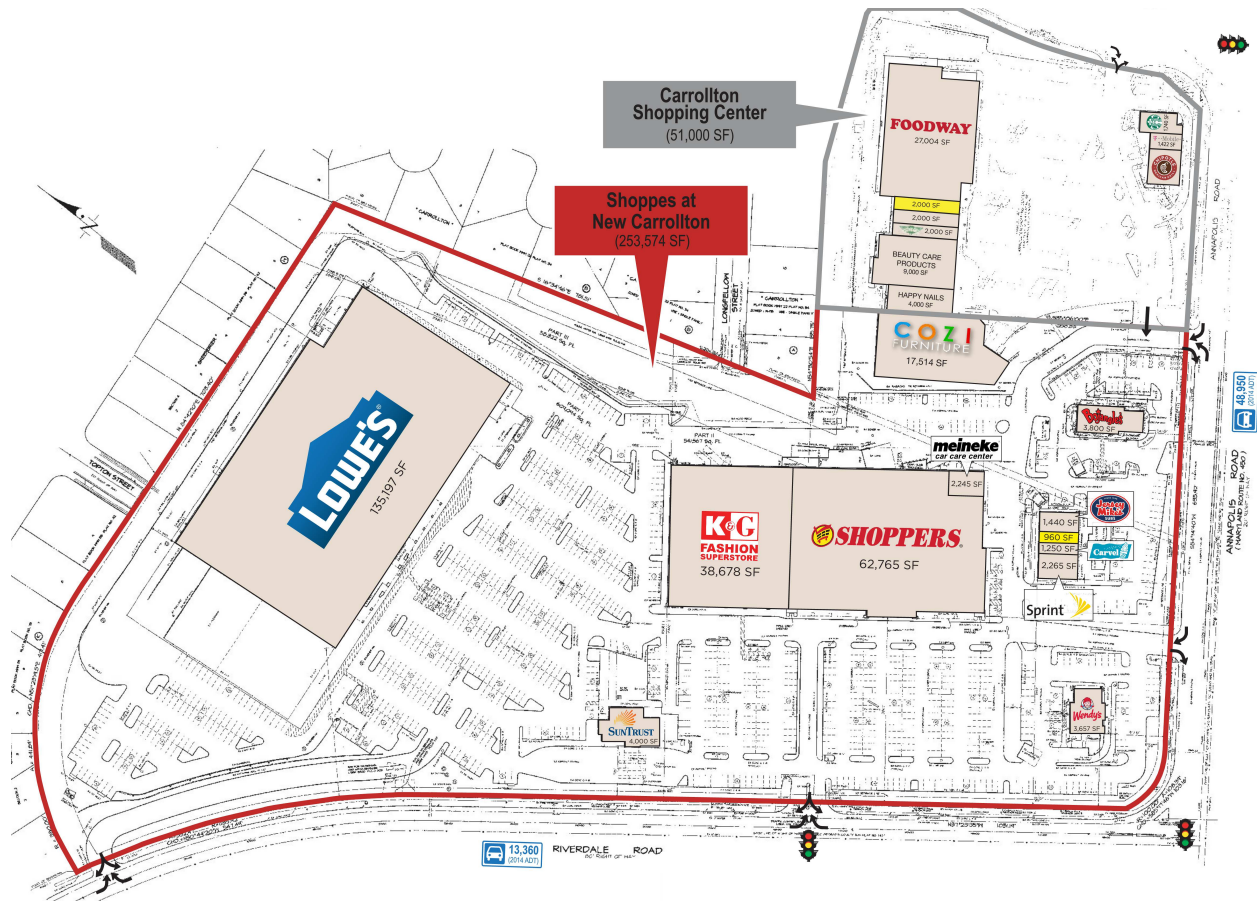

Carrollton Shopping Center

| | | | |
|----------------------|-----------|------------------------------|------------|
| AVAILABLE | 2,000 SF | K & G Fashion Superstore | 38,678 SF |
| Beauty Care Products | 9,000 SF | Lowe's | 135,197 SF |
| Bojangles | 3,800 SF | Meineke Muffler and Car Care | 2,245 SF |
| Carvel Ice Cream | 1,250 SF | Shoppers Food Warehouse | 62,765 SF |
| Chipotle | 2,000 SF | Sprint | 2,265 SF |
| Cozi Furniture | 17,514 SF | Starbucks Coffee | 1,740 SF |
| Foodway | 27,004 SF | Suntrust Bank | 4,000 SF |
| Happy Nails | 4,000 SF | T-Mobile | 1,422 SF |
| Jersey Mike's | 1,440 SF | Wingstop | 2,000 SF |