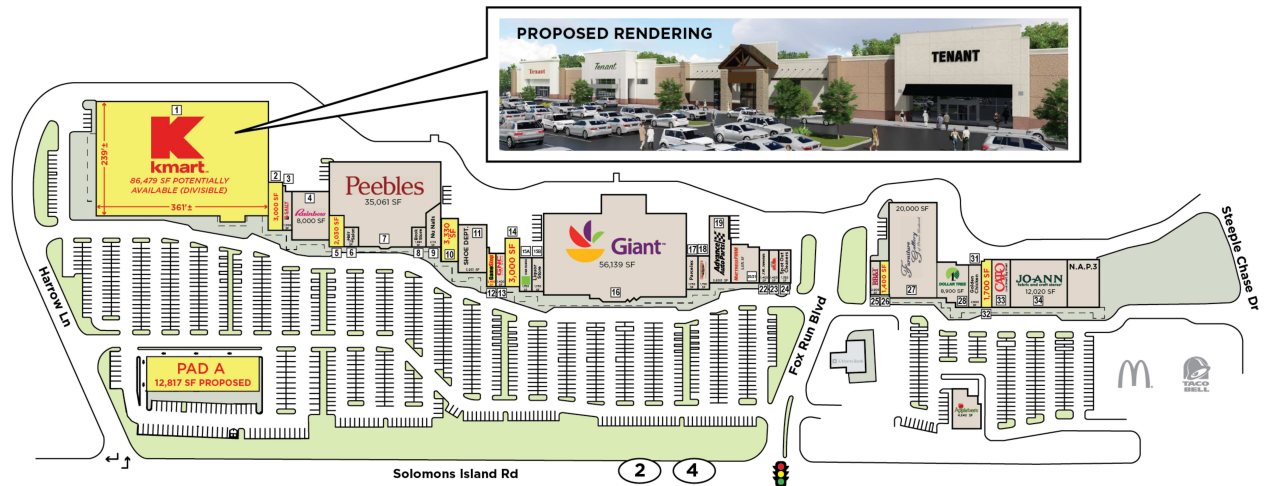

Fox Run Shopping Center

AVAILABLE SPACE:

| Unit # | Size |
|--------|-----------|
| PAD A | 12,817 SF |
| 1 | 86,479 SF |
| 2 | 3,000 SF |
| 5 | 2,030 SF |
| 10 | 3,330 SF |
| 12 | 1,400 SF |
| 14 | 3,000 SF |
| 26 | 1,400 SF |
| 32 | 1,700 SF |

CURRENT RETAILERS

| Unit # | Tenant | Size |
|--------|---------------------|-----------|
| D | Applebee's | 4,640 SF |
| 3 | Sally Beauty Supply | 1,600 SF |
| 4 | Rainbow | 8,000 SF |
| 6 | Hair Salon | 1,118 SF |
| 7 | Peebles | 35,061 SF |
| 8 | Second Look Books | 1,389 SF |
| 9 | Nu Nails | 2,112 SF |
| 11 | SHOE DEPT. | 5,931 SF |
| 13 | GNC | 1,400 SF |

| Unit # | Tenant | Size |
|--------|--------------------|-----------|
| 15A | H&R Block | 1,750 SF |
| 15B | Liquor Store | 1,750 SF |
| 16 | Giant Food | 56,139 SF |
| 17 | Parcellex | 1,750 SF |
| 18 | Firehouse Subs | 1,750 SF |
| 19 | Advance Auto Parts | 5,600 SF |
| 20/21 | Mattress Firm | 5,075 SF |
| 22 | J.W. Jewelers | 1,400 SF |
| 23 | Papa John's | 1,400 SF |
| 24 | Spot Out Cleaners | 1,750 SF |

| Unit # | Tenant | Size |
|----------|---------------------------------------|-----------|
| 25 | BB&T | 2,800 SF |
| 27 | Furniture Gallery of Prince Frederick | 20,000 SF |
| 28/29/30 | Dollar Tree | 8,900 SF |
| 31 | Golden Chicken | 2,500 SF |
| 33 | Cato | 6,375 SF |
| 34 | Jo-Ann Fabric | 12,020 SF |