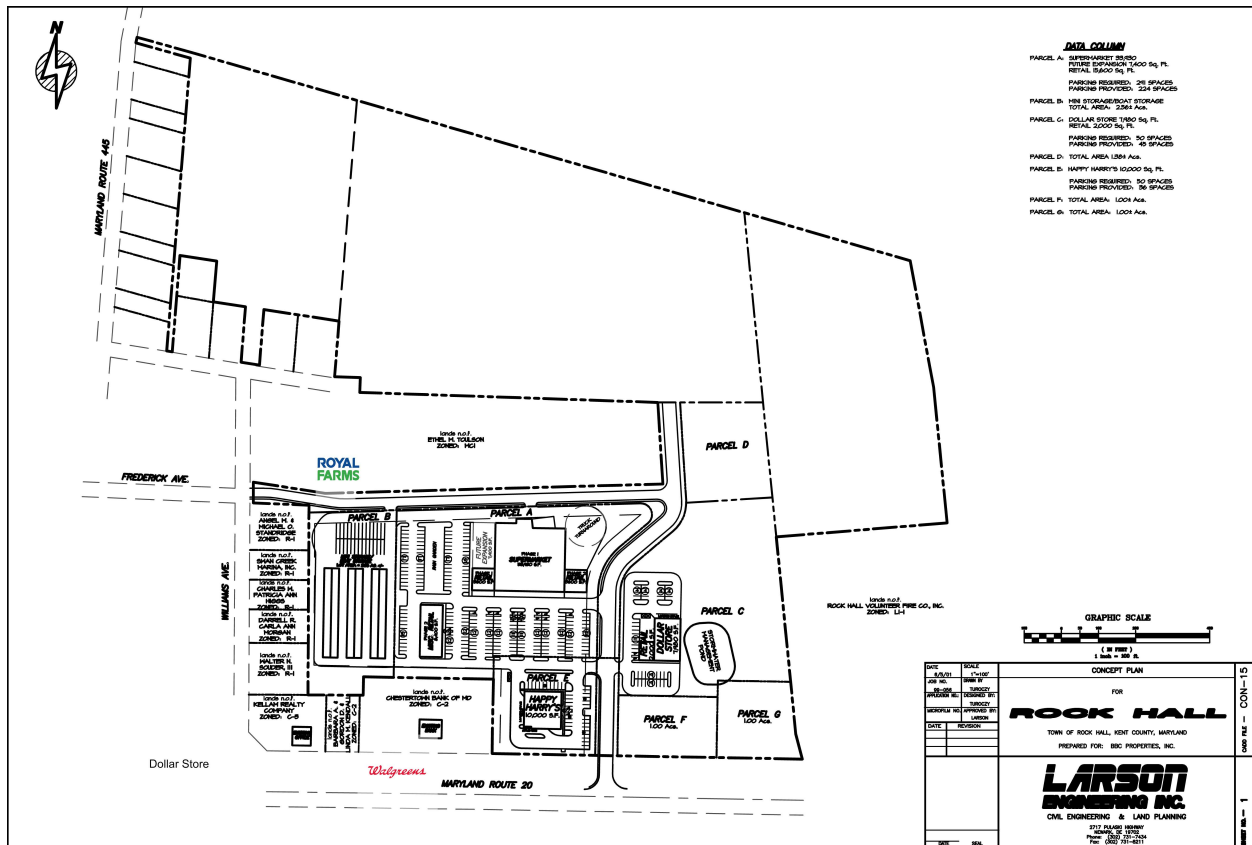

# Rock Hall Shopping Center

W Walgreens

9,000 SF Dollar Store

9,000 SF

5,125 Royal Farms

5,125 SF