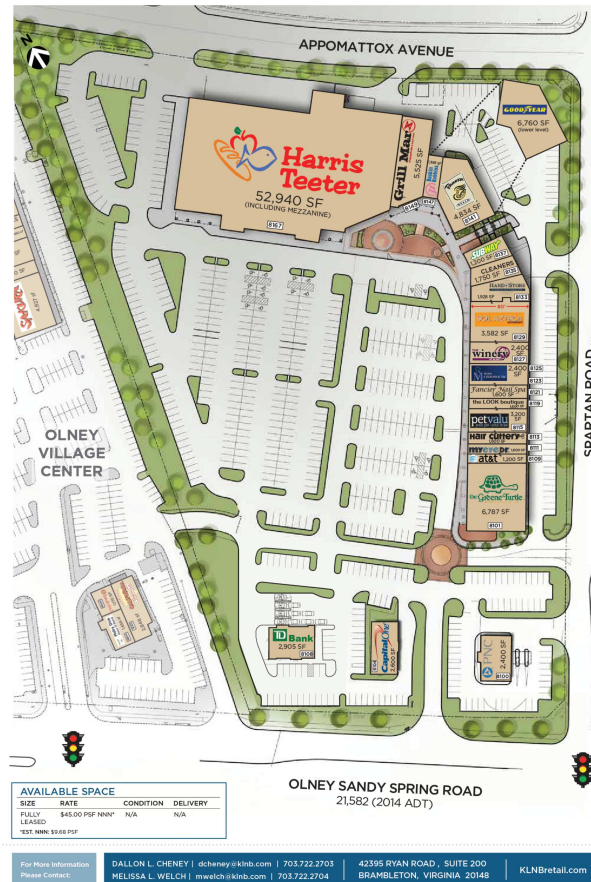

Fair Hill Shopping Center

KLNBretail
Commercial Real Estate Services

Good Year	6,760 SF	8125 Moss Chiropractic	2,400 SF
8100 PNC Bank	2,400 SF	8127 the winery	2,400 SF
8101 Green Turtle	6,787 SF	8129 Sol Azteca	3,582 SF
8104 Capital One	2,600 SF	8133 Hand & Stone Spa	1,928 SF
8108 TD Bank	2,905 SF	8135 Cleaners	1,750 SF
8109 AT&T Wireless	1,200 SF	8137 Subway	1,200 SF
8111 My Eye Dr	1,600 SF	8141 Panera Bread	4,834 SF
8113 Hair Cuttery	1,600 SF	8147 Baskin Robbins	1,399 SF
8115 Pet Valu	3,200 SF	8149 Grill Marx	5,525 SF
8119 the LOOK boutique	1,600 SF	8167 Harris Teeter	52,940 SF
8121 Fancier Nail Spa	1,600 SF