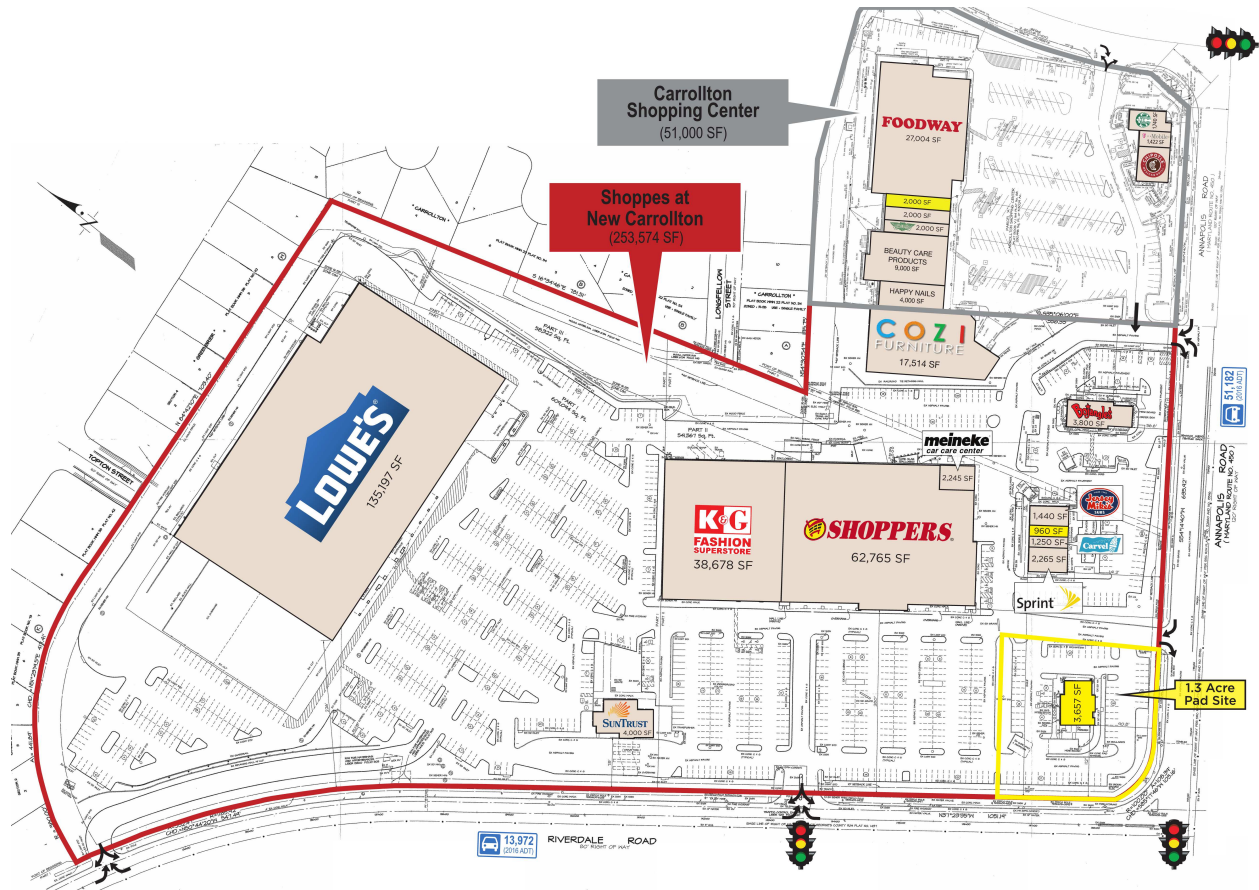

# The Shoppes at New Carrollton

AVAILABLE	960 SF	Lowe's	135,197 SF
AVAILABLE	3,657 SF	Meineke Muffler and Car Care	2,245 SF
AVAILABLE	3,800 SF	Shoppers Food Warehouse	62,765 SF
Carvel Ice Cream	1,250 SF	Sprint	2,265 SF
Cozi Furniture	17,514 SF	Suntrust Bank	4,000 SF
Jersey Mike's	1,440 SF	Wendy's	3,657 SF
K & G Fashion Superstore	38,678 SF		