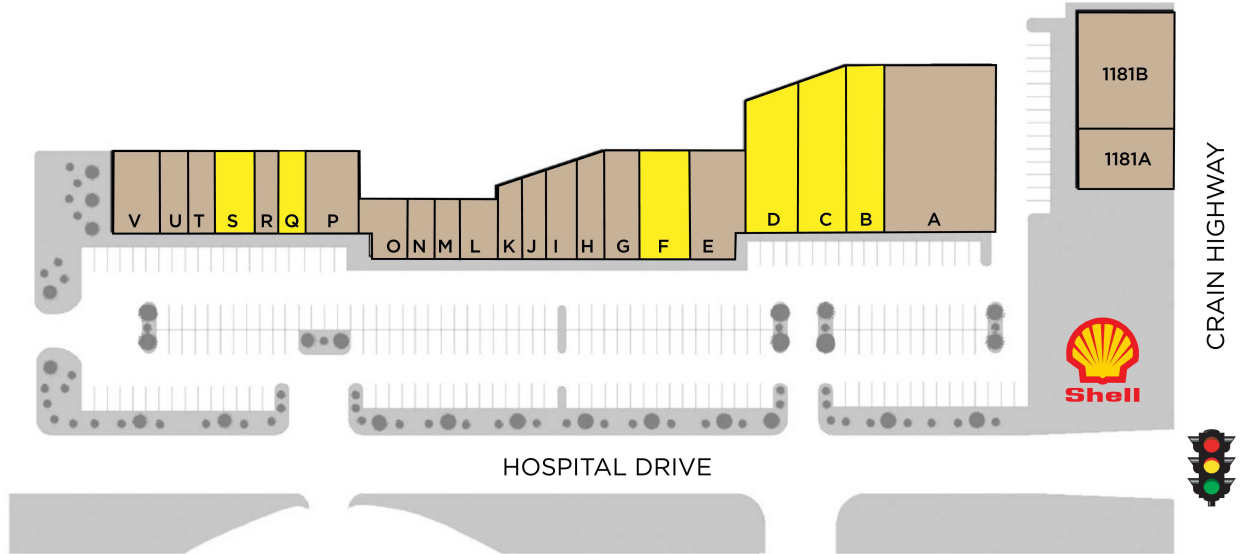

Southgate Marketplace

A	SOCIAL SECURITY ADMINISTRATION
B	GB CHIROPRACTIC & PHY THERAPY
C	DOLLAR UNLIMITED
D	AVAILABLE - 2,152 SF
E	KING DRAGON MARTIAL ARTS
F	AVAILABLE - 2,913 SF
G	BRITE SCENE LAUNDROMAT
H	TAYLOR INSURANCE SERVICESX

I	HIBACHI JAPAN TERIYAKI & SUSHI
J	UNIQUE LOOKS
K	FIRST LADY'S SALON
L	JACKSON HEWITT
M	ANGEL NAILS
N	KAHUNA HERBALS
O	SUBWAY
P	Sprint

Q	AVAILABLE - 1,210 SF
R	BERGMAN CLEANERS
S	AVAILABLE - 1,680 SF
T	CHINA HOUSE
U	CAPRI PIZZA
V	SODA POP SHOP
1811A	SOUTHGATE DENTAL ASSOC.
1811B	MARYLAND VASCULAR SPECIALISTS