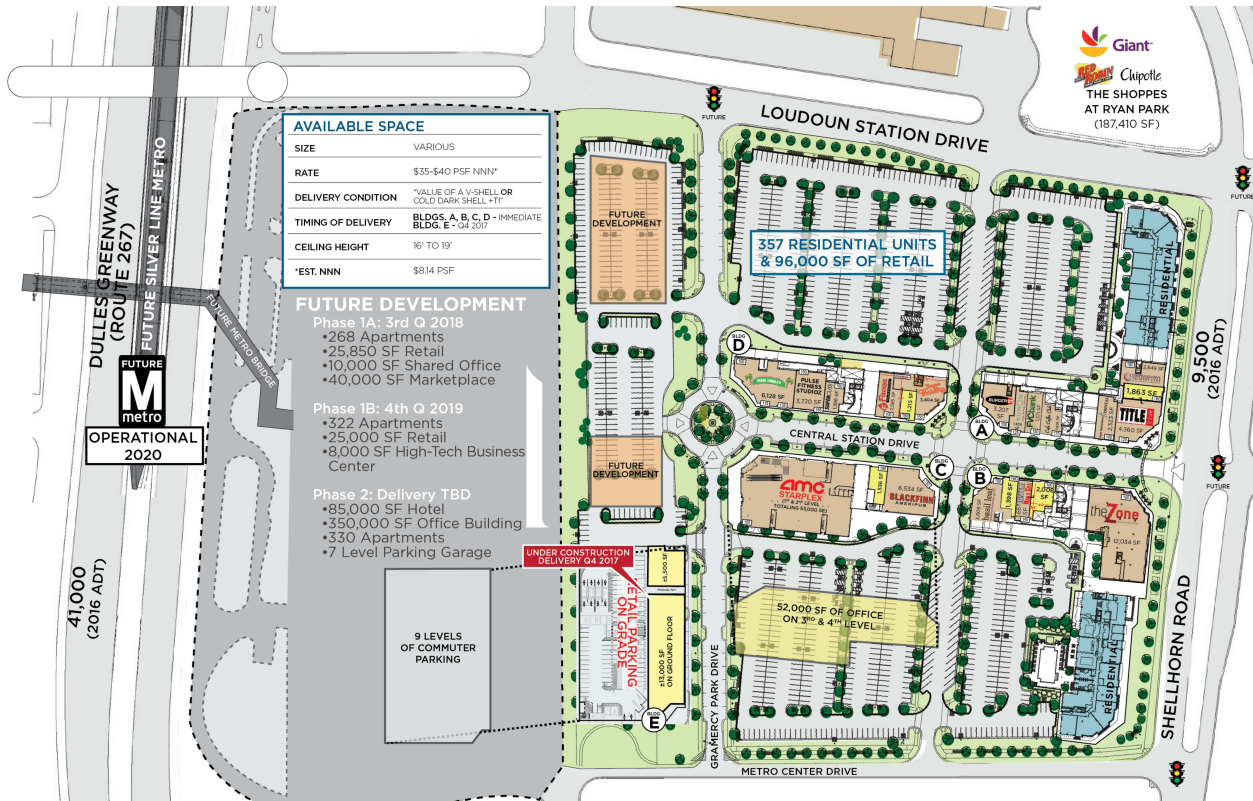

Loudoun Station

Basil Leaf Mediterranean Grill	3,005 SF	A125 Kumon Math & Reading	1,459 SF
Firenza Pizza		A160 Comprehensive Primary Care	2,649 SF
First Impressions Dental	2,323 SF	A175 Chai Coffee Cafe	1,928 SF
FVC Bank		A7 AVAILABLE	1,863 SF
InStyle Nail Salon	1,657 SF	B100 The Zone	12,034 SF
Senor Tequilas		C Starplex Cinemas	53,000 SF
Supercuts	1,396 SF	C150 BlackFinn	6,534 SF
Yogi Castle	1,850 SF	C2 AVAILABLE	1,536 SF
A100 Burger 21	3,207 SF	D150 Famous Toastery	3,404 SF
A120 Title Boxing Club	4,360 SF		