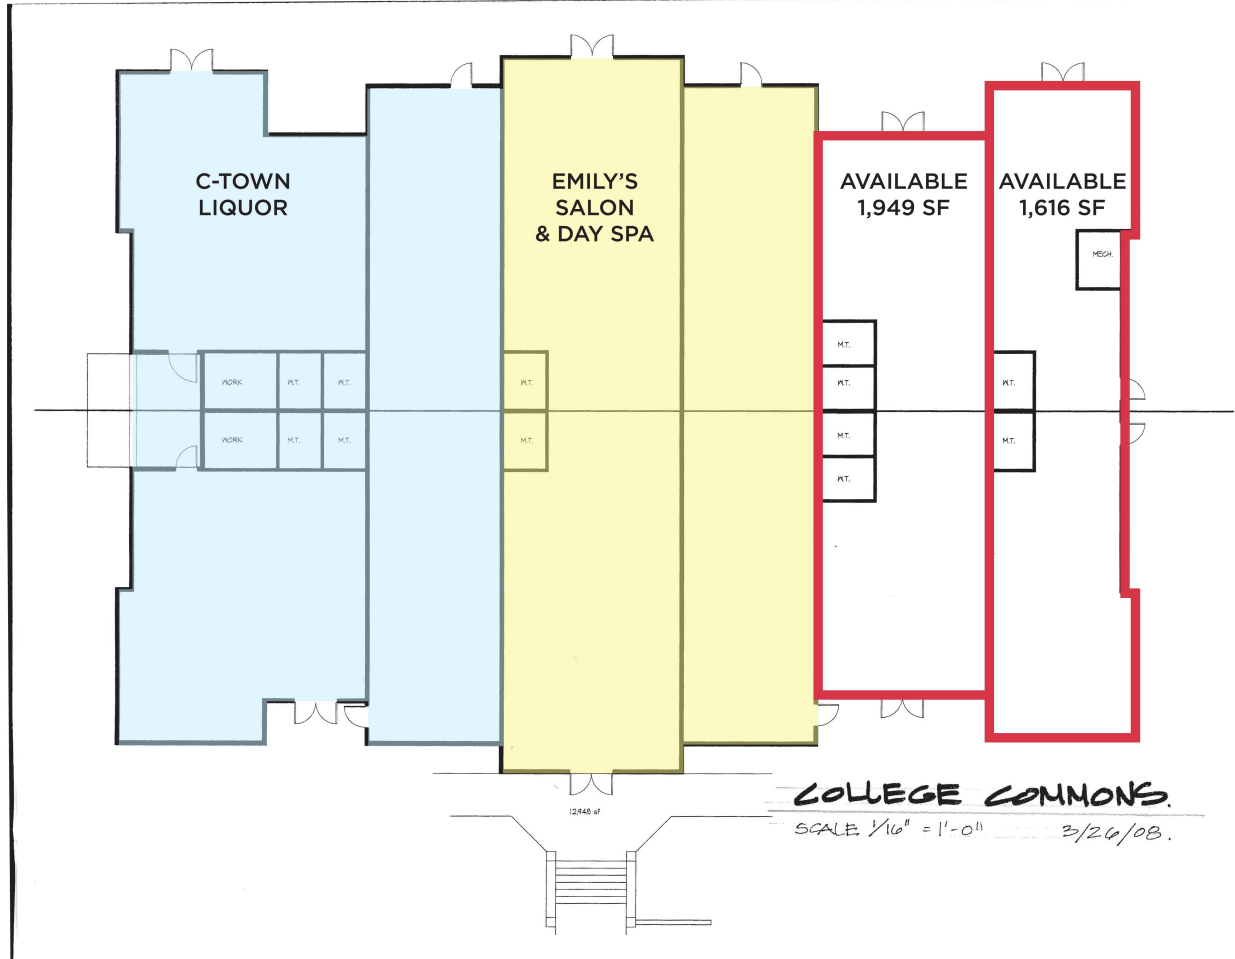

College Commons

1 C-Town Liquor	4,700 SF	3 AVAILABLE	1,949 SF
2 Emily's Salon & Day Spa	4,440 SF	4 AVAILABLE	1,616 SF